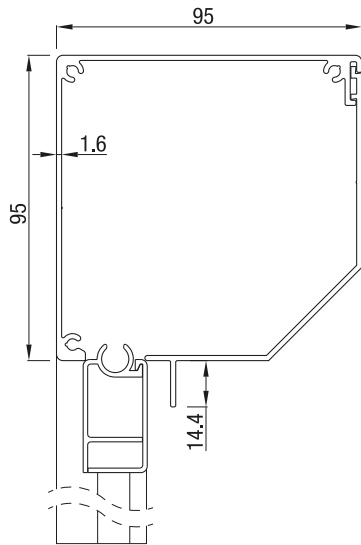

A close-up photograph of a window frame. The frame is dark grey or black, and a matching dark grey screen is partially visible. The window is set in a sloped roof structure, with wooden rafters visible in the background. The lighting is soft, highlighting the textures of the metal and wood.

## Screen Koord Lock

### Screen Koord Lock 95

### onderlat

	Maximale breedte (cm)	hoogte (cm)	oppervlak (m <sup>2</sup> )
Screen Koord Lock	350	250	8,7