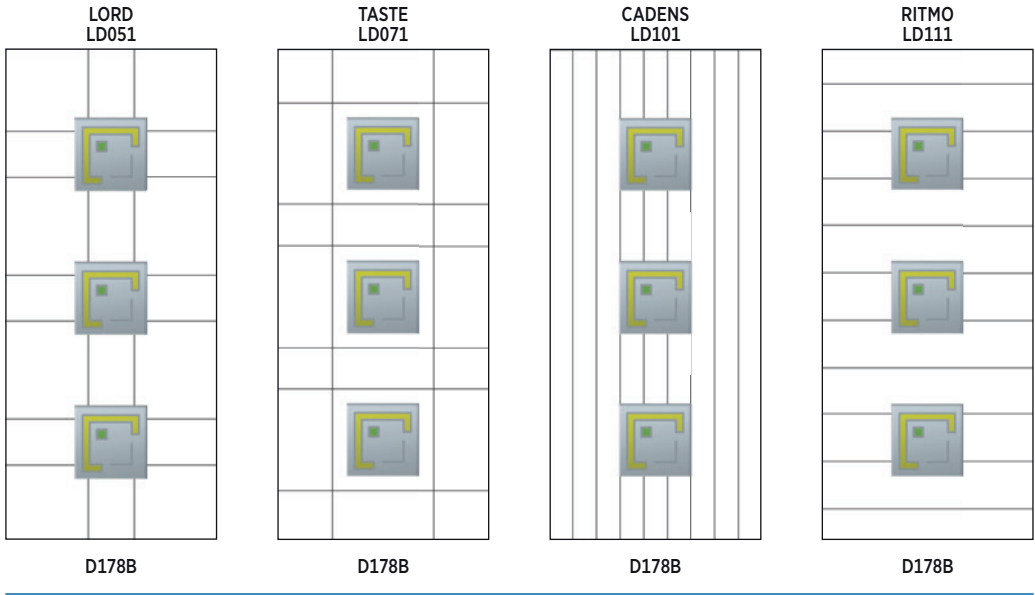

light design SIERGLAZEN | VITRAGES DECO (SG)