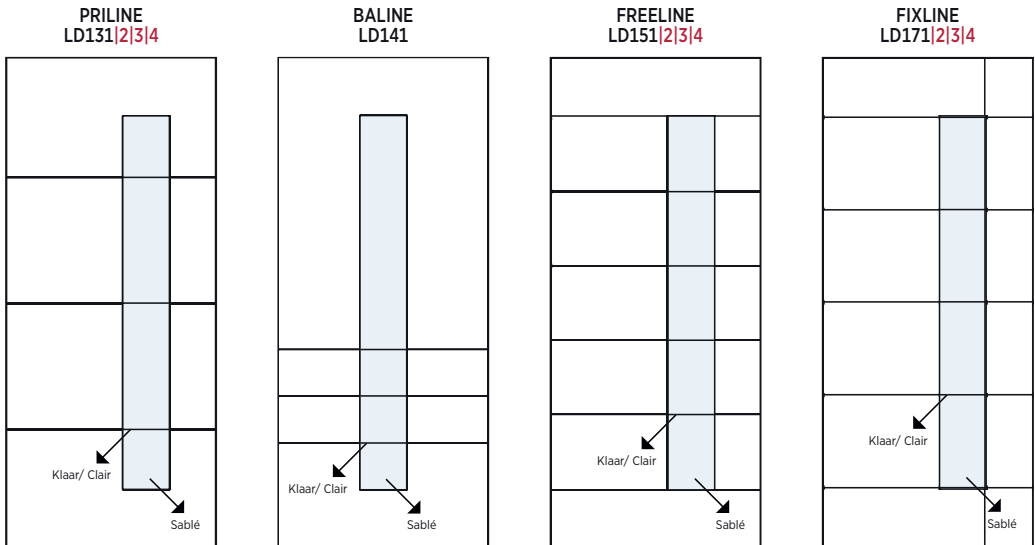

light design GEDEELTE GEZANDSTRAALD | SABLE PARTIELLEMENT