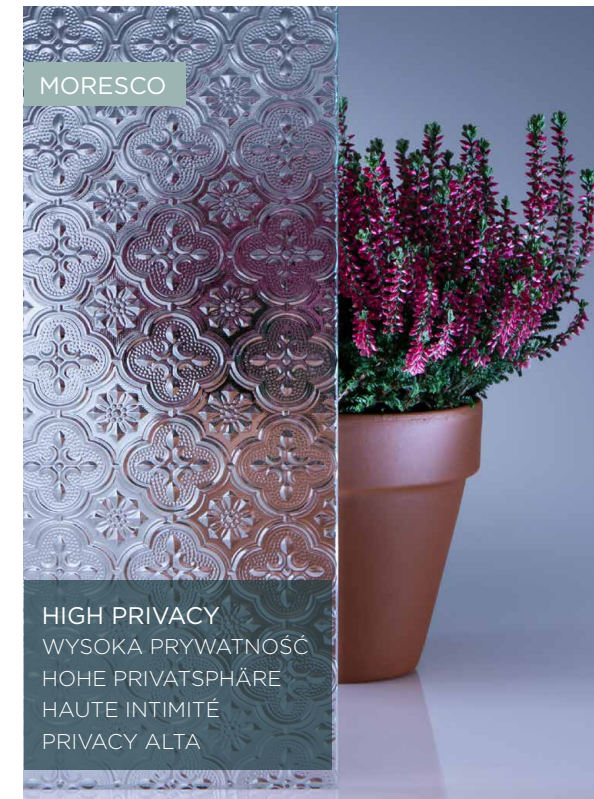

3 LEVELS OF PRIVACY

3 STOPNIE PRYWATNOŚCI

3 GRADE DER PRIVATSPHÄRE

3 DEGRÉS D'INTIMITÉ

3 LIVELLI DI PRIVACY

The geometric shape was placed at a distance of 35cm behind the glass. / Znak graficzny jest umieszczony 35cm za szkłem. / Das grafische Symbol befindet sich 35cm hinter dem Glas. / Le motif est placé à 35cm derrière le verre. / La figura geometrica e' posta a distanza di 35cm dietro il vetro.