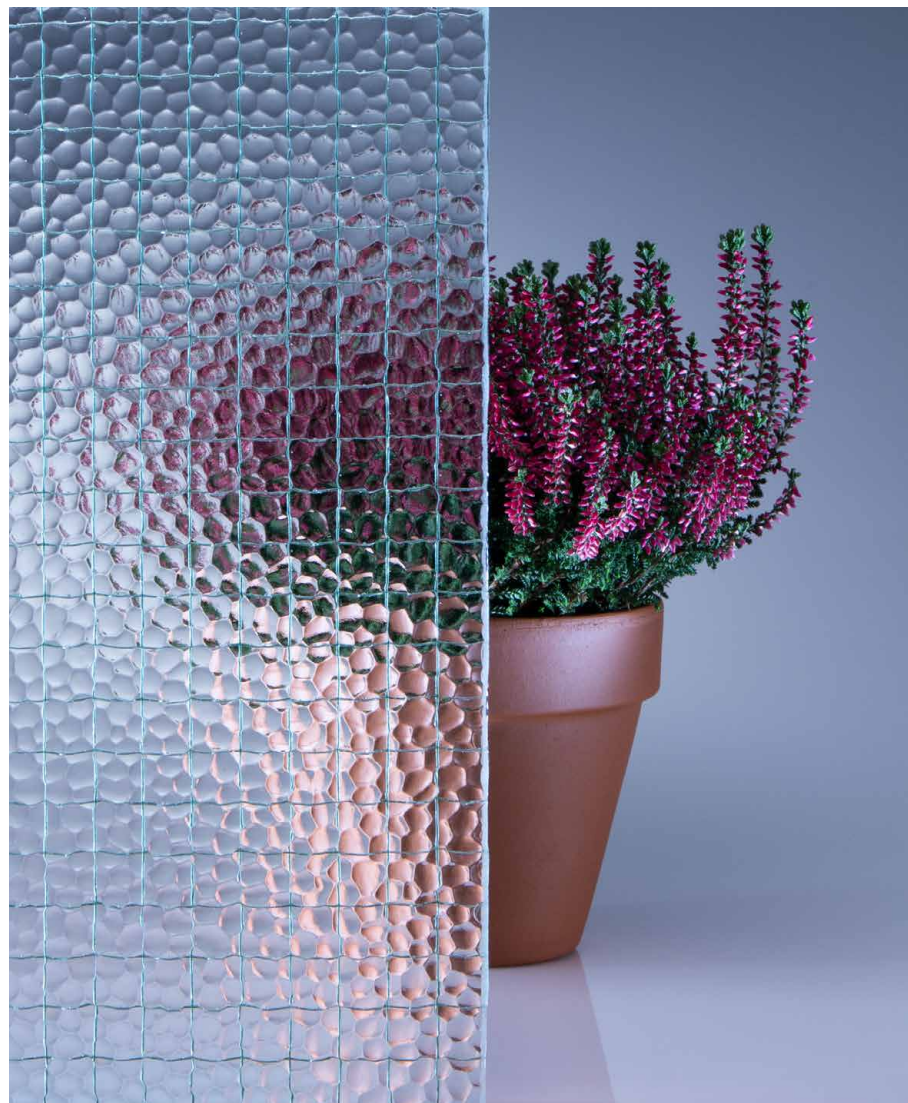

OPTICA

SILVIT®

THELA®

VEISO

WATERFALL

INDUSTRIAL TREND

WIRED 1

WIRED RETINATO D