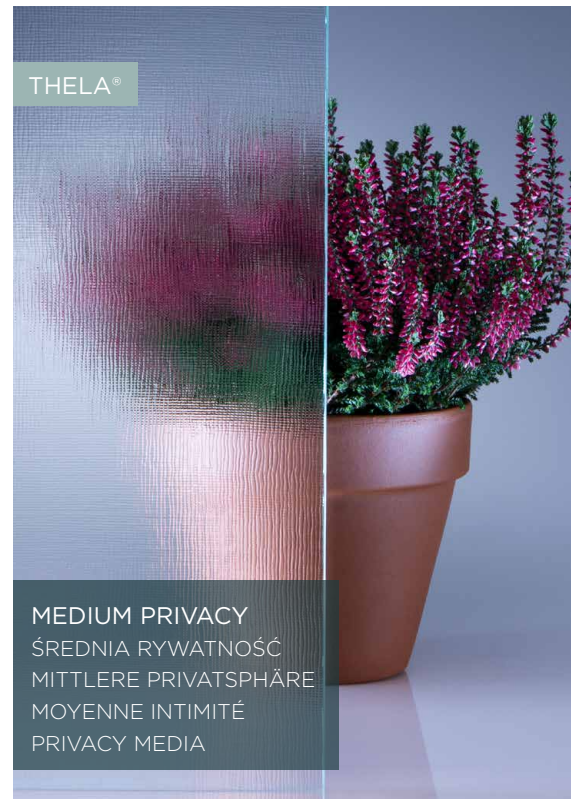

3 LEVELS OF PRIVACY

3 STOPNIE PRYWATNOŚCI

3 GRADE DER PRIVATSPHÄRE

3 DEGRÉS D'INTIMITÉ

3 LIVELLI DI PRIVACY

The geometric shape was placed at a distance of 35cm behind the glass. / Znak graficzny jest umieszczony 35cm za szkłem. / Das grafische Symbol befindet sich 35cm hinter dem Glas. / Le motif est placé à 35cm derrière le verre. / La figura geometrica e' posta a distanza di 35cm dietro il vetro.